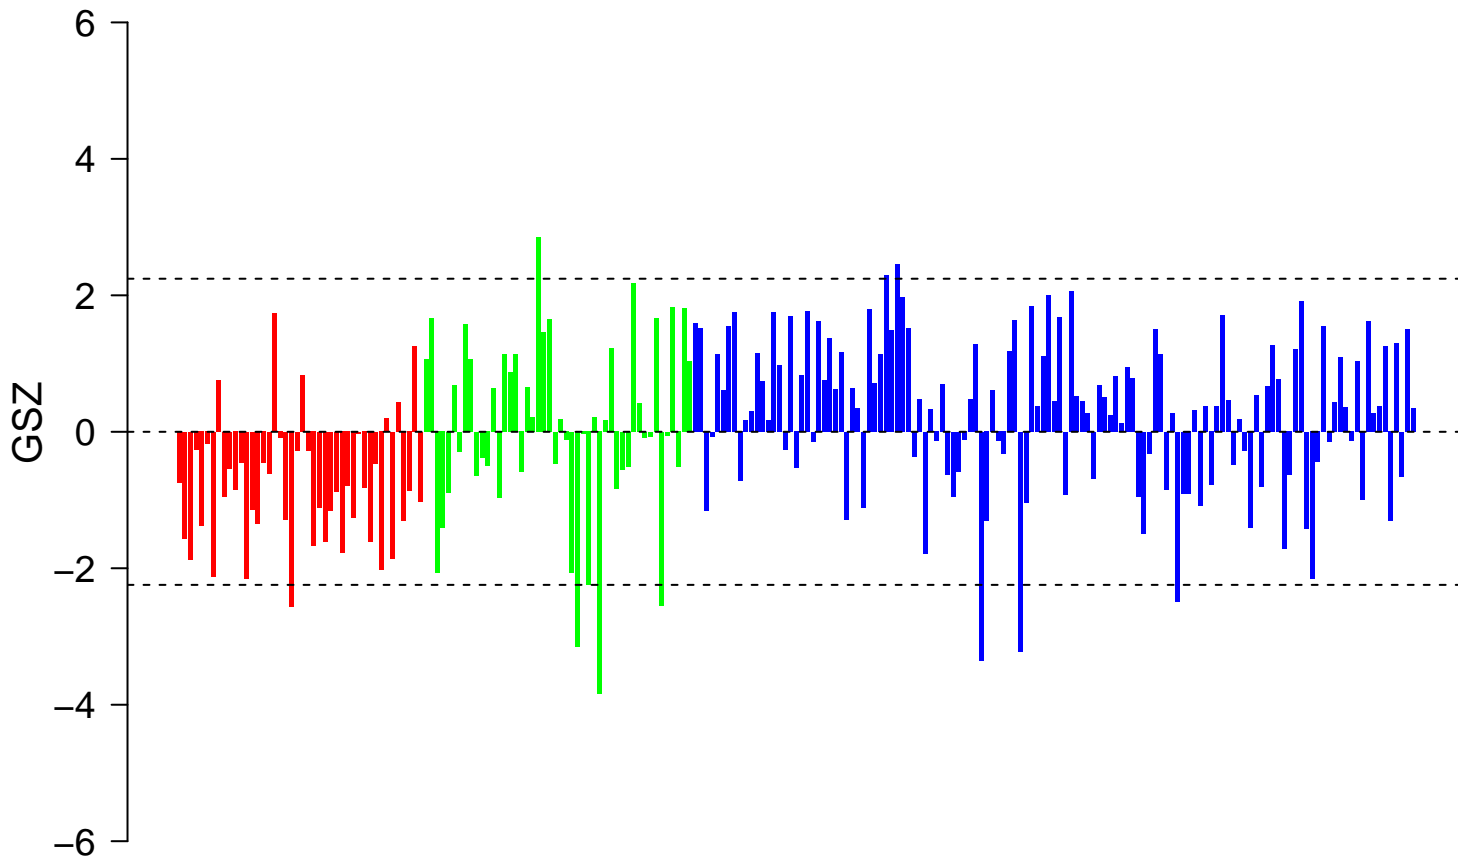

GARGALOVIC_RESPONSE_TO_OXIDIZED_PHOSPHOLIPIDS_LIGHTYELLOW_UP

GALOVIC_RESPONSE_TO_OXIDIZED_PHOSPHOLIPIDS_LIGHTYELLOW_UP

■ on
■ -
□ off

GARGALOVIC_RESPONSE_TO_OXIDIZED_PHOSPHOLIPIDS_LIGHTYELLOW_UP