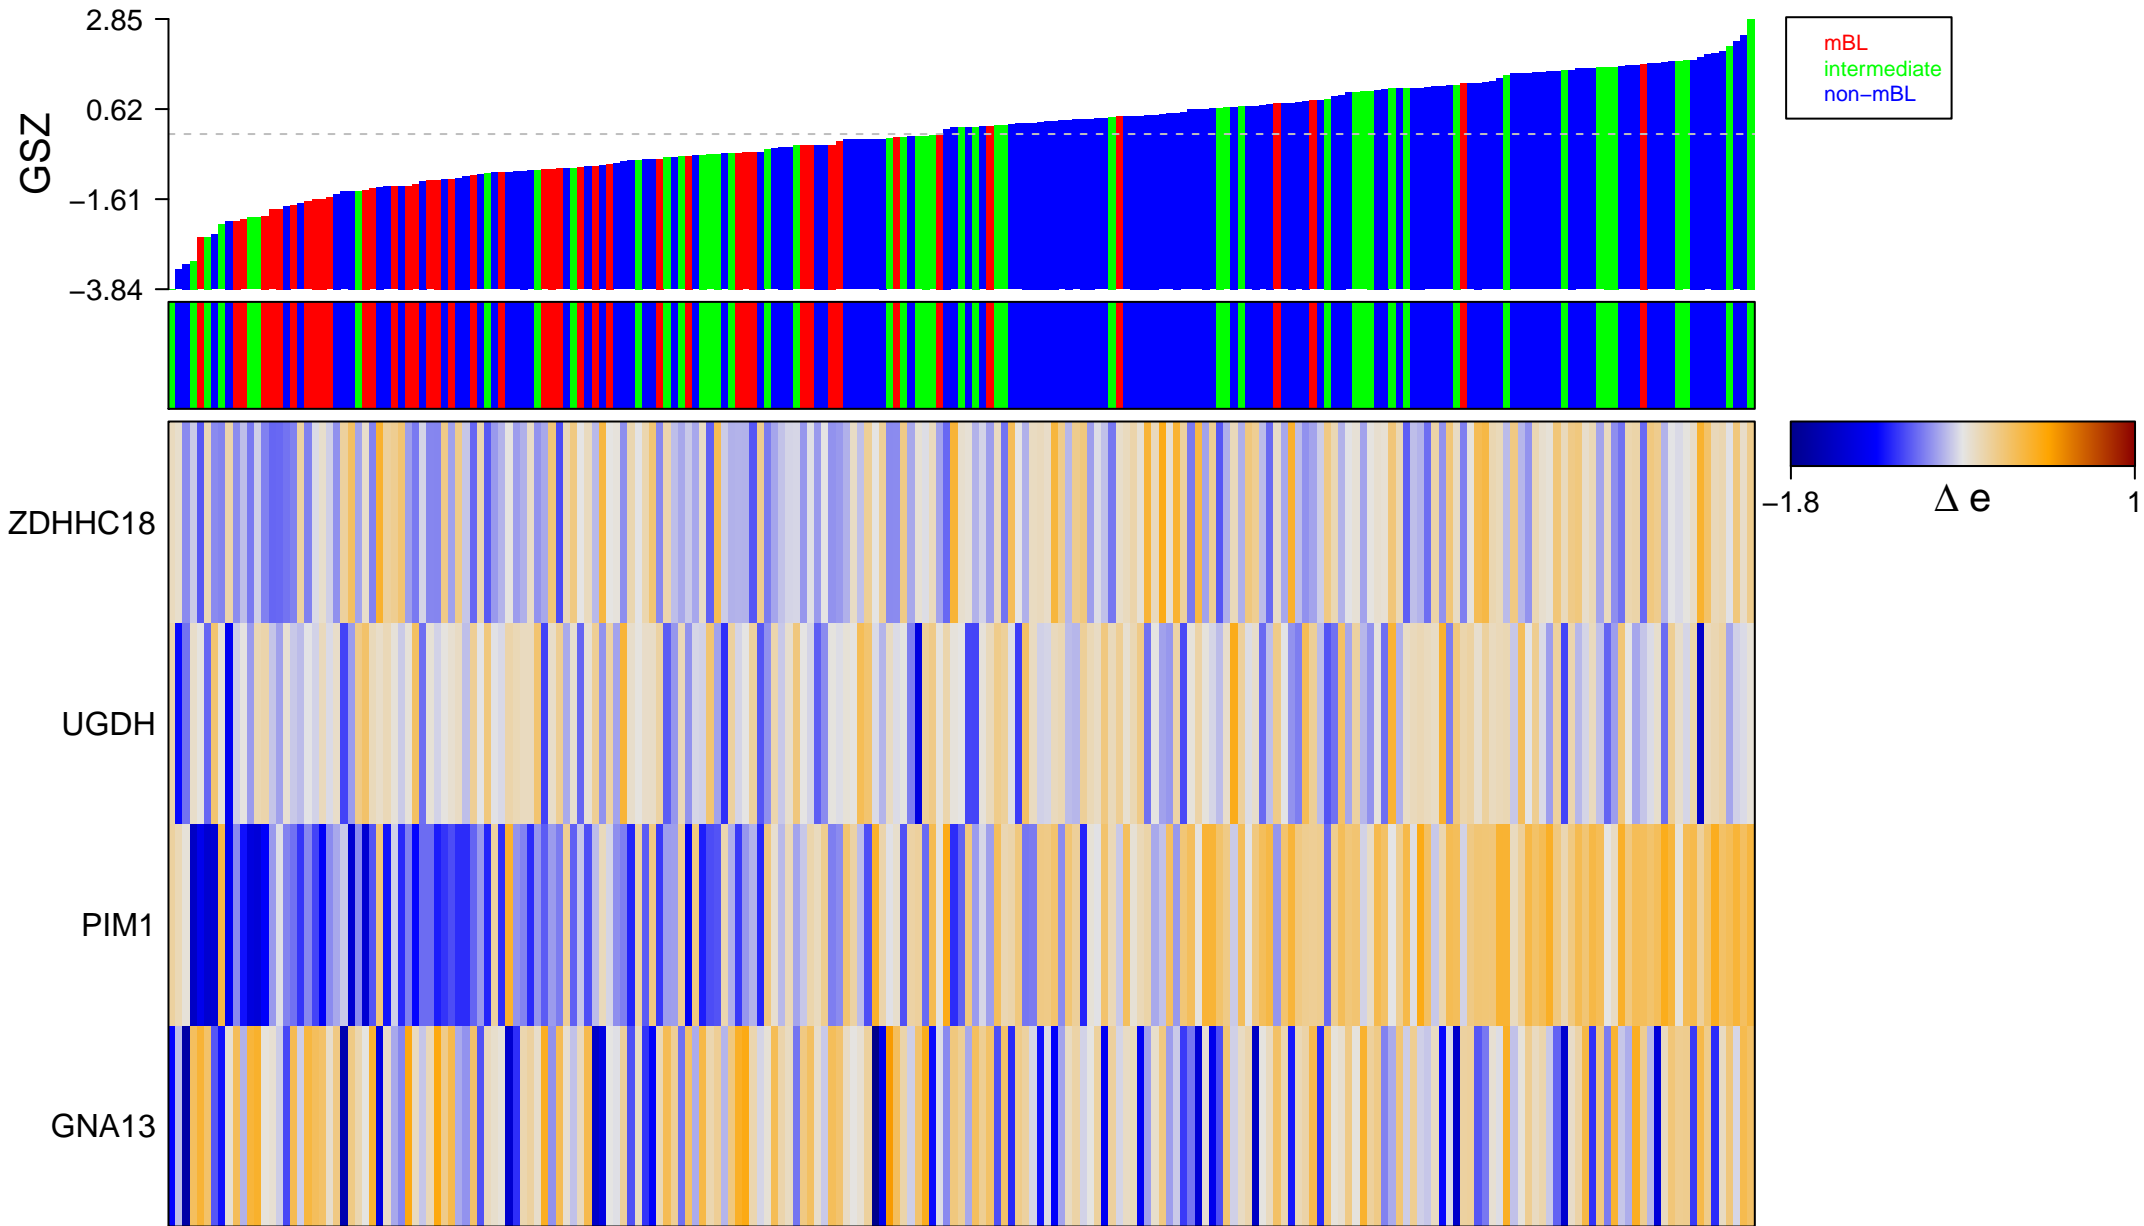

GARGALOVIC_RESPONSE_TO_OXIDIZED_PHOSPHOLIPIDS_LIGHTYELLOW_UP

GALOVIC_RESPONSE_TO_OXIDIZED_PHOSPHOLIPIDS_LIGHTYELLOW_UP

■ on
■ -
□ off

GARGALOVIC_RESPONSE_TO_OXIDIZED_PHOSPHOLIPIDS_LIGHTYELLOW_UP