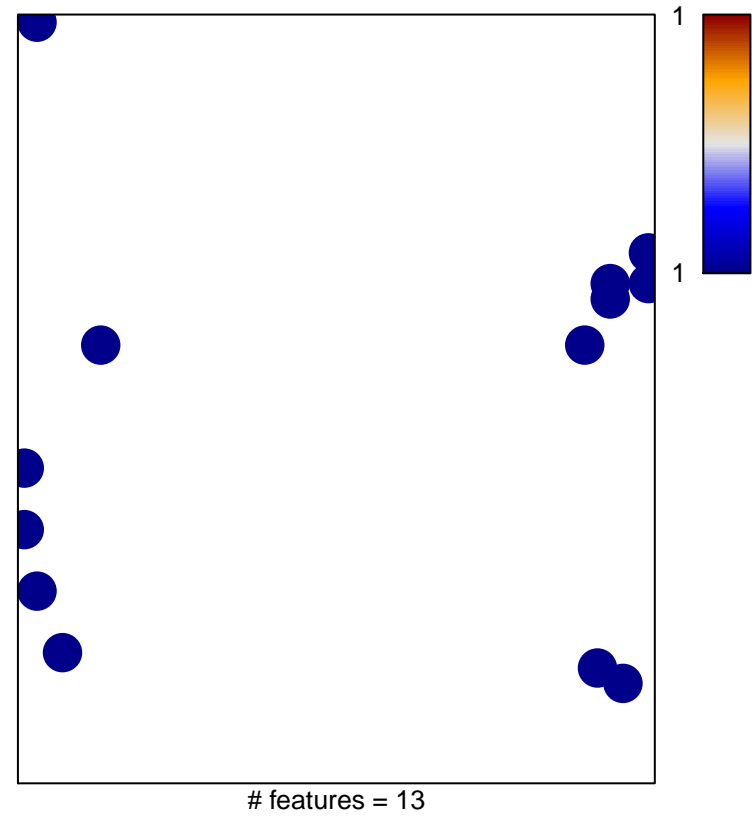

GARGALOVIC_RESPONSE_TO_OXIDIZED_PHOSPHOLIPIDS_LIGHTYELLOW_UP

GALOVIC_RESPONSE_TO_OXIDIZED_PHOSPHOLIPIDS_LIGHTYELLOW_UP

■ on
■ -
□ off

GARGALOVIC_RESPONSE_TO_OXIDIZED_PHOSPHOLIPIDS_LIGHTYELLOW_UP